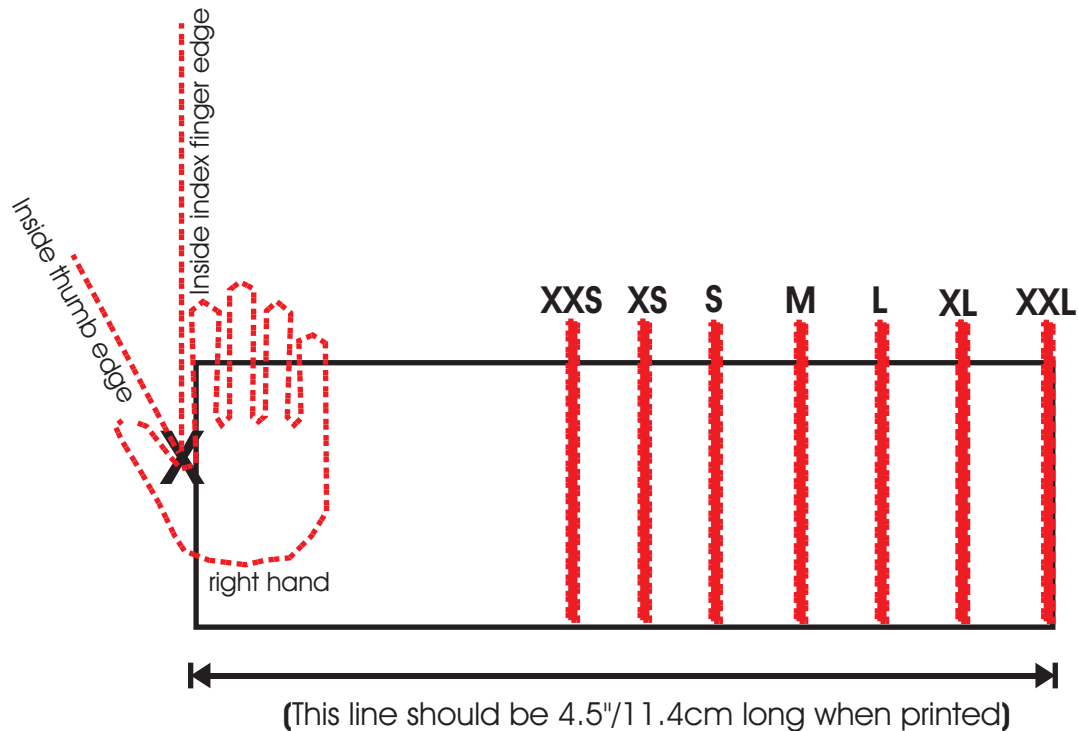

## Glove Sizing Chart

### Instructions

- 1) Print sheet on printer with Adobe Reader. In the Adobe Reader Print window set Page Scaling to "None".
- 2) Place hand as shown on printed sheet.  
Align edge of index finger to dotted line.  
Align edge of thumb to dotted line.  
Keep fingers closed (as shown in diagram).
- 3) Line closest to right edge of hand is size.